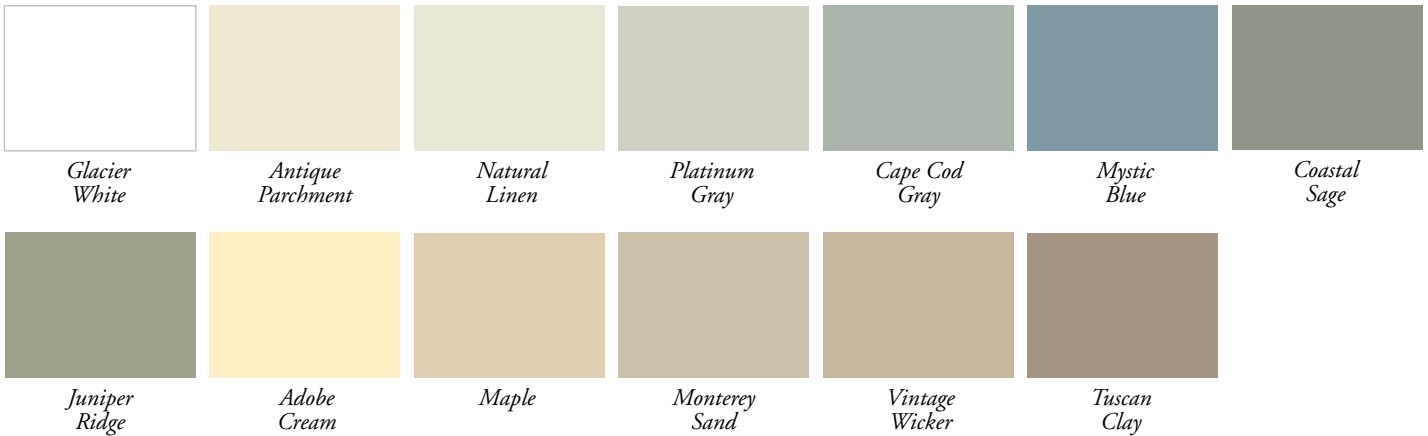

COLOR AND DESIGN INSPIRATION

Coventry's full array of profiles and colors makes it easy to give your home a style all its own. Whether you prefer a subtle monochromatic color scheme in classic hues or rich architectural colors with contrasting accents, Coventry has everything you need to achieve your ideal finished look.

STANDARD COLOR COLLECTION